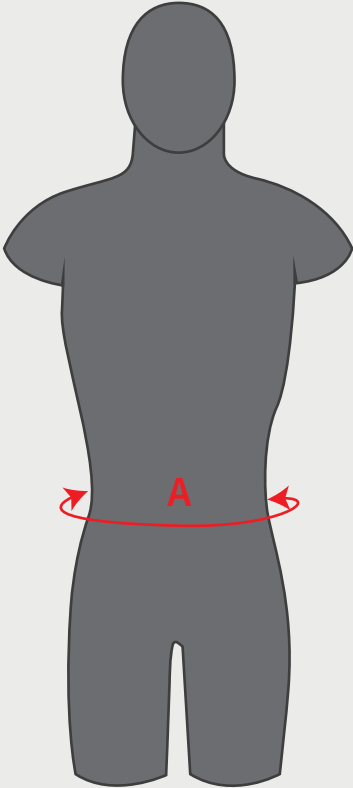

TAALEEM SIZE GUIDE - POLO'S & T-SHRTS

To be the full chest circumference back and front

To be the chest width of the flat garment, front only

Chest measurement	3/4	5/6	7/8	9/10	11/12	13/14	2XS	XS	S	M	L	XL	2XL	3XL
A - To Fit (body measurement) Measure your full chest and find the closest size	22in	24in	25in	27in	29in	31in	34in	36in	38in	40in	42in	44in	46in	48in
B - Actual top measurement measure a similar item of clothing * from your wardrobe and find the closest size	34cm	36cm	39cm	41cm	44cm	46cm	45cm	48cm	50cm	53cm	55cm	58cm	60cm	63cm

* A similar item of clothing would be a t-shirt worn as a first layer, not a jumber or jacket.

TAALEEM SIZE GUIDE - SHORTS & PANTS

To be the full waist circumference back and front

Waist measurement	3/4	5/6	7/8	9/10	11/12	13/14	2XS	XS	S	M	L	XL	2XL	3XL
A - To Fit (body measurement) Measure your full waist and find the closest size	20in	22in	23in	24in	25in	26in	28in	30in	32in	34in	36in	38in	40in	42in

PRINTABLE MEASURING TAPE

A

A

B

B

C

C

D

D

To ensure you are printing the tape measure to the correct size
please follow print instructions on the final page

PRINTABLE MEASURING TAPE

To ensure you are printing the tape measure to the correct size
please follow print instructions on the final page