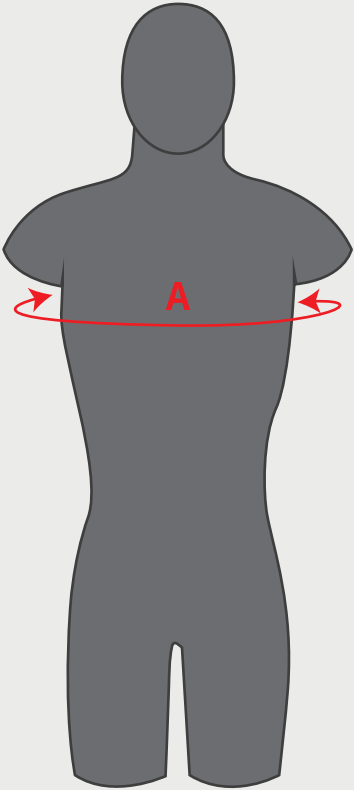

TAALEEM SIZE GUIDE - POLO'S & T-SHRTS

To be the full chest circumference back and front

To be the chest width of the flat garment, front only

Chest measurement	3/4	5/6	7/8	9/10	11/12	13/14	2XS	XS	S	M	L	XL	2XL	3XL
A - To Fit (body measurement) Measure your full chest and find the closest size	22in	24in	25in	27in	29in	31in	34in	36in	38in	40in	42in	44in	46in	48in
B - Actual top measurement measure a similar item of clothing * from your wardrobe and find the closest size	34cm	36cm	39cm	41cm	44cm	46cm	45cm	48cm	50cm	53cm	55cm	58cm	60cm	63cm

* A similar item of clothing would be a t-shirt worn as a first layer, not a jumber or jacket.

TAALEEM SIZE GUIDE - SHORTS & PANTS

To be the full waist circumference back and front

Waist measurement	3/4	5/6	7/8	9/10	11/12	13/14	2XS	XS	S	M	L	XL	2XL	3XL
A - To Fit (body measurement) Measure your full waist and find the closest size	20in	22in	23in	24in	25in	26in	28in	30in	32in	34in	36in	38in	40in	42in

PRINTABLE MEASURING TAPE

A

A

B

B

C

C

D