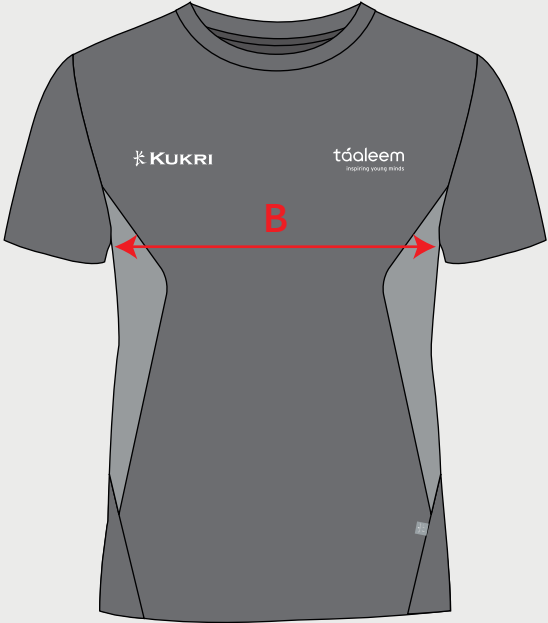

TAALEEM SIZE GUIDE - POLO'S & T-SHRTS

To be the full chest circumference back and front

To be the chest width of the flat garment, front only

Chest measurement	3/4	5/6	7/8	9/10	11/12	13/14	2XS	XS	S	M	L	XL	2XL	3XL
A - To Fit (body measurement) Measure your full chest and find the closest size	22in	24in	25in	27in	29in	31in	34in	36in	38in	40in	42in	44in	46in	48in
B - Actual top measurement measure a similar item of clothing * from your wardrobe and find the closest size	34cm	36cm	39cm	41cm	44cm	46cm	45cm	48cm	50cm	53cm	55cm	58cm	60cm	63cm

* A similar item of clothing would be a t-shirt worn as a first layer, not a jumber or jacket.

TAALEEM SIZE GUIDE - SHORTS & PANTS

To be the full waist circumference back and front

Waist measurement	3/4	5/6	7/8	9/10	11/12	13/14	2XS	XS	S	M	L	XL	2XL	3XL
A - To Fit (body measurement) Measure your full waist and find the closest size	20in	22in	23in	24in	25in	26in	28in	30in	32in	34in	36in	38in	40in	42in

PRINTABLE MEASURING TAPE

A

A

B

B

C

C

D